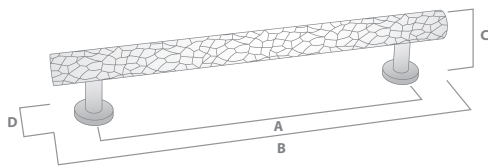

### BEXHILL HAMMERED KNOB

FINISH	CODE	HC	L	W/D	P/H
Polished Nickel	801.038.28	-	-	38mm	26mm
Satin Brass	801.038.35	-	-	38mm	26mm
Gunmetal	801.038.45	-	-	38mm	26mm
Aged Brass	801.038.46	-	-	38mm	26mm