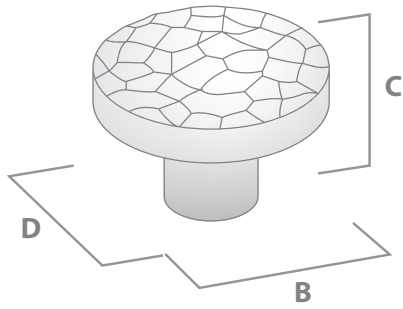

### BEXHILL HAMMERED KNOB

FINISH	CODE	HC	L	W/D	P/H
Polished Nickel	801.038.28	-	-	38mm	26mm
Satin Brass	801.038.35	-	-	38mm	26mm
Gunmetal	801.038.45	-	-	38mm	26mm
Aged Brass	801.038.46	-	-	38mm	26mm

### BEXHILL HAMMERED HANDLE

FINISH	CODE	HC	L	W/D	P/H
Polished Nickel	801.160.28	160mm	196mm	15mm	34mm
Satin Brass	801.160.35	160mm	196mm	15mm	34mm
Gunmetal	801.160.45	160mm	196mm	15mm	34mm
Aged Brass	801.160.46	160mm	196mm	15mm	34mm

HC Hole Centres (A)  
 L Overall Length (B)  
 W/D Width or Diameter (D)  
 P/H Projection or Height (C)